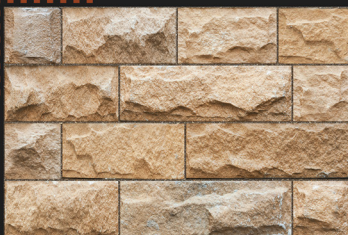

3D Tiles

Digital
Wall Tiles

Size:
30x45cm

Finish:
Rustic Matt