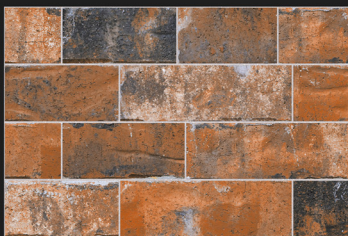

3D Tiles

Digital
Wall Tiles

Size:
30x45cm

Finish:
Rustic Matt

ELE 618