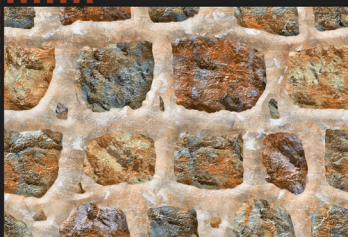

Size:
30x45cm

Finish:
Rustic Matt

ELE 618

3D Tiles

Digital
Wall Tiles

Size:
30x45cm

Finish:
Rustic Matt

ELE 619