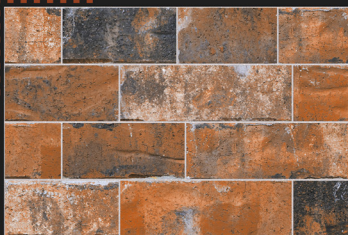

3D Tiles

Digital
Wall Tiles

Size:
30x45cm

Finish:
Rustic Matt