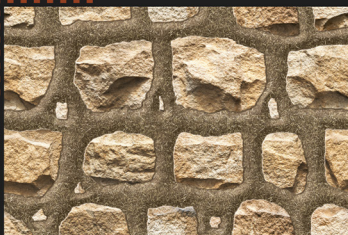

3D Tiles

Digital
Wall Tiles

Size:
30x45cm

Finish:
Rustic Matt

ELE 621