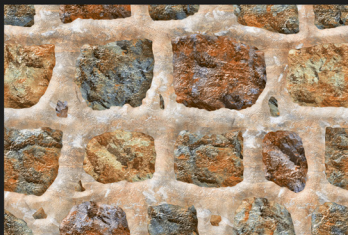

Size:
30x45cm

Finish:
Rustic Matt

ELE 618

3D Tiles

Digital
Wall Tiles

Size:
30x45cm

Finish:
Rustic Matt

ELE 619