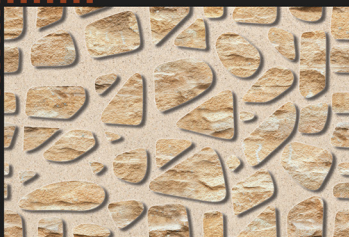

3D Tiles

Digital
Wall Tiles

Size:
30x45cm

Finish:
Rustic Matt

ELE 614