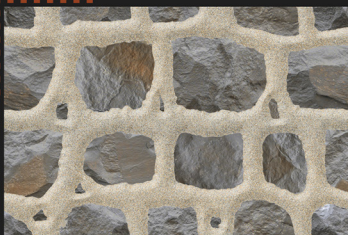

3D Tiles

Digital
Wall Tiles

Size:
30x45cm

Finish:
Rustic Matt